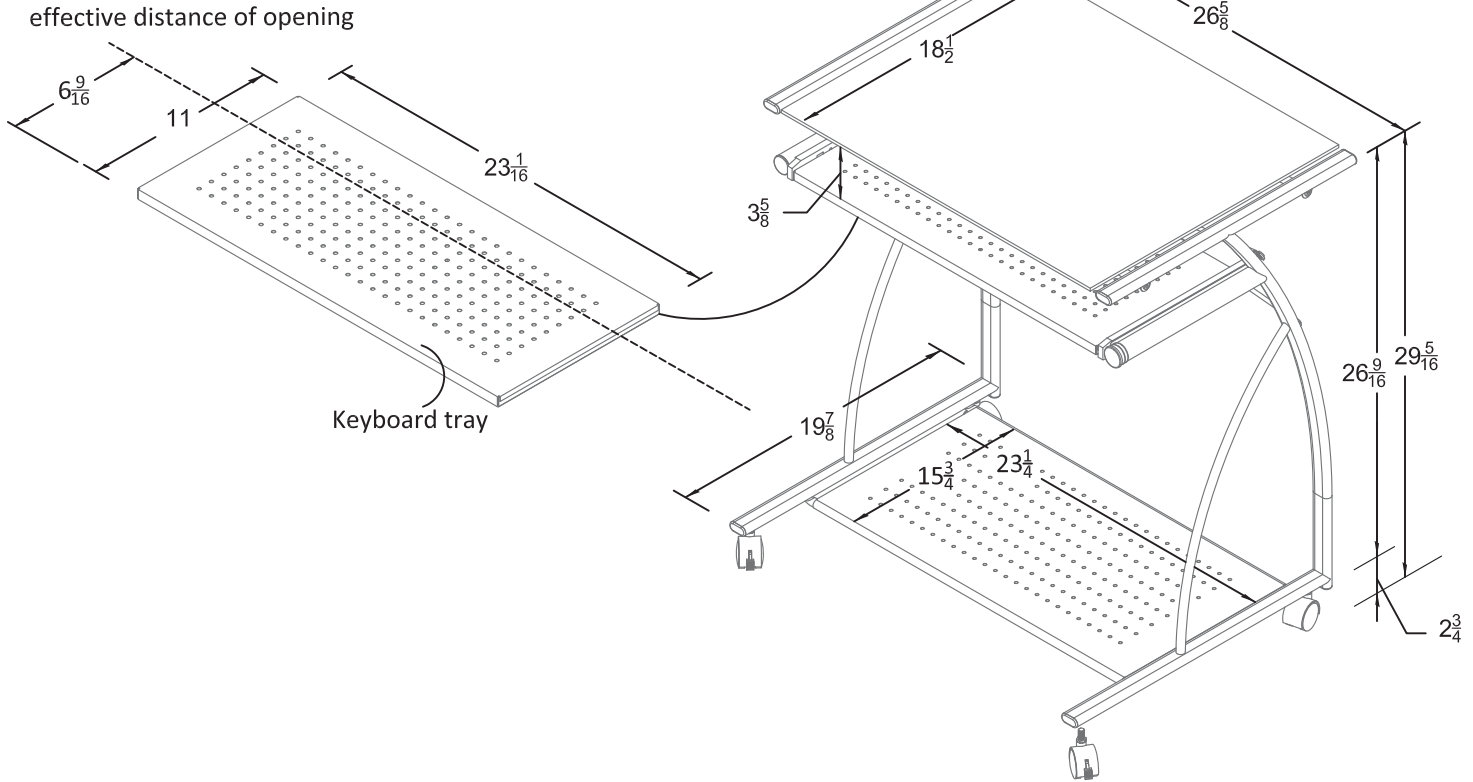

Glass Computer Cart

Model Number: 9378196
Finish: Black

OVERALL PRODUCT SIZE(in inches)

Desk : $26\frac{5}{8}$ "(W)* $19\frac{7}{8}$ "(D)* $29\frac{5}{16}$ "(H)

MAXIMUM WEIGHT CAPACITIES